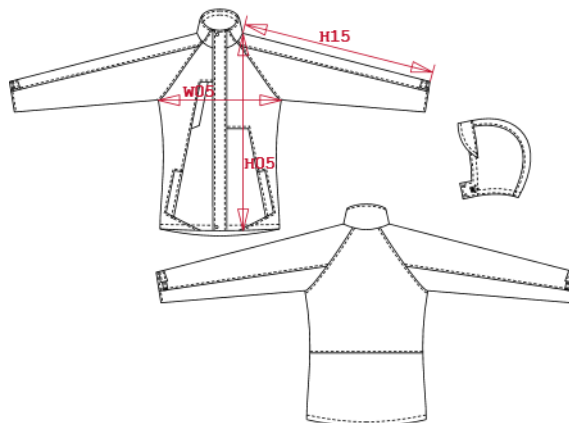

KARIBAN

REFERENCE : K657

SIZES : XS_S_M_L_XL_XXL_3XL_4XL

COMPOSITION :

Main fabric : Polyester pongee 190T PVC coating - 245 100% polyester

Lining 2 : Polyester mesh - 80 For inner body lining and hood 100% polyester

Fabric 1 : Polyester polarfleece - 280 For inner polar fleece jacket 100%polyester

Lining 2 : Polyester 210T - 60 For jacket sleeve lining and polarfleece jacket sleeve lining 100%polyester

WEIGHT :

Main fabric : 245 gsm

Lining 2 : 80 gsm

Fabric 1 : 280 gsm

Lining 2 : 60 gsm

TECHNICAL DETAIL :

Waterproof 4000 MM

ARTICLE WEIGHT :

1746 gr/pc

DESCRIPTION										COLORS		PANTONE SERIGRAPHIE		
Français : Parka 3 en 1 English : 3 in 1 parka jacket Nederlands : Parka 3 in 1 Deutsch : 3 in 1 Parka Español : Parka 3 en 1 Italiano : Parka 3 in 1 Português : Parka 3 em 1										Navy		433C		
										Black		Black		
MEASUREMENT														
Description	XS	S	M	L	XL	2XL	3XL	4XL						
H05 Hauteur totale devant / Front total height	77,25	79,25	81,25	83,25	85,25	87,25	89,25	91,25						
W05 1/2 largeur poitrine / 1/2 chest width	56	59	62	65	68	71	74	77						
H15 Longueur manche / Sleeve length	80,75	82,50	84,25	86	87,75	89,50	91,25	93						
CARE LABEL														
PACKING														
Box	10 pcs / box XS => L:60cm W:40cm H:40cm GW:15.15kg NW:14.00kg S => L:60cm W:40cm H:40cm GW:16.25kg NW:15.00kg M => L:60cm W:40cm H:40cm GW:16.65kg NW:15.50kg L => L:64cm W:40cm H:40cm GW:16.75kg NW:16.00kg XL => L:64cm W:40cm H:40cm GW:18.65kg NW:17.00kg XXL => L:66cm W:42cm H:40cm GW:19.65kg NW:18.00kg 3XL => L:66cm W:42cm H:40cm GW:20.10kg NW:18.50kg 4XL=> L:68cm W:44cm H:40cm GW:21.90kg NW:20.00kg													