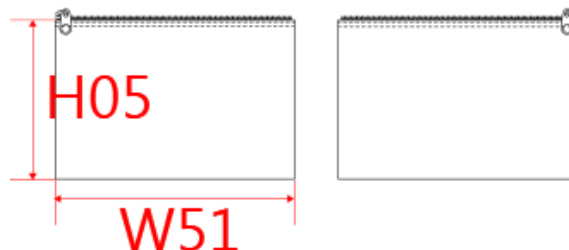

**REFERENCE :** KI0721

**SIZES :** U

**COMPOSITION :**

Main fabric : Cotton canvas - 310 100%cotton

**ARTICLE WEIGHT :**

40 gr/pc

| DESCRIPTION  |  |    |  |  |  |  |  | COLORS                       |                      | PANTONE SERIGRAPHIE |  |  |
|--|--|----|--|--|--|--|--|------------------------------|----------------------|---------------------|--|--|
| <b>Français :</b> Pochette en coton canvas - modèle moyen      |  |    |  |  |  |  |  | Black / Royal blue           | Black / 287C         |                     |  |  |
| <b>English :</b> Cotton canvas pouch - medium                  |  |    |  |  |  |  |  | Natural / Black              | Warm gray 1C / Black |                     |  |  |
| <b>Nederlands :</b> Tasje van canvaskatoen - middelgroot model |  |    |  |  |  |  |  | Natural / Fluorescent yellow | Warm gray 1C / -     |                     |  |  |
| <b>Deutsch :</b> Etui aus Baumwollcanvas - Mittel              |  |    |  |  |  |  |  | Light marsala / Silver       | 7613C / 877C         |                     |  |  |
| <b>Español :</b> Estuche de algodón canvas, modelo mediano     |  |    |  |  |  |  |  | Dusty blue / Silver          | 431C / 877C          |                     |  |  |
| <b>Italiano :</b> Pochette in cotone canvas - modello medio    |  |    |  |  |  |  |  | Grey / Silver                | 411C / 877C          |                     |  |  |
| <b>Português :</b> Bolsa em algodão canvas – modelo médio      |  |    |  |  |  |  |  |                              |                      |                     |  |  |
| MEASUREMENT  |  |    |  |  |  |  |  |                              |                      |                     |  |  |
| Description  |  | U  |  |  |  |  |  |                              |                      |                     |  |  |
| <b>H05</b> Hauteur totale / Total height                       |  | 16 |  |  |  |  |  |                              |                      |                     |  |  |
| <b>W51</b> Total width   |  | 22 |  |  |  |  |  |                              |                      |                     |  |  |
| PACKING  |  |    |  |  |  |  |  |                              |                      |                     |  |  |
| Box  | 400 pcs / box<br>Size => L:40cm W:48cm H:32cm GW:18.78 NW:18Kg |    |  |  |  |  |  |                              |                      |                     |  |  |