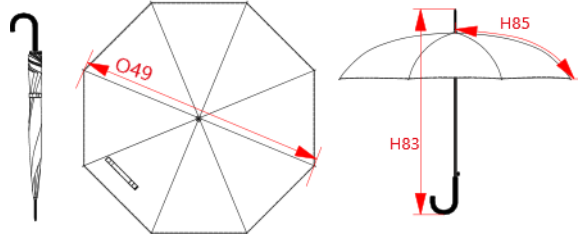

REFERENCE : KI2021

SIZES : U

COMPOSITION :

Main fabric : Polyester 210T - 60 100%polyester
 Material 2 : Fiberglass quality For ribs 100%fiber glass
 Material 1 : Metal quality For shaft (10mm) and stretchers 100%metal
 Material 1 : Metal quality For tips (x8) and top cap 100%metal
 Material 6 : PP plastic quality with rubber coating For handle 100%polypropylene
 Material 6 : PA plastic quality For runner 100%polyamide

TECHNICAL DETAIL :

Auto opening

ARTICLE WEIGHT :

1050 gr/pc

| DESCRIPTION | | | | | | | COLORS | | PANTONE SERIGRAPHIE | | |
|--|---|--|--|--|--|--|------------|-------|---------------------|--|--|
| Français : Parapluie ouverture automatique | | | | | | | Burnt lime | 583C | | | |
| English : Automatic umbrella | | | | | | | Slate grey | 424C | | | |
| Nederlands : Automatic umbrella | | | | | | | Silver | 877C | | | |
| Deutsch : Automatischer regenschirm | | | | | | | Black | Black | | | |
| Español : Paraguas apertura automática | | | | | | | White | White | | | |
| Italiano : Ombrello automatico | | | | | | | Red | 1795C | | | |
| Português : Chapéu de chuva abertura automática | | | | | | | | | | | |
| MEASUREMENT | | | | | | | | | | | |
| Description | U | | | | | | | | | | |
| O49 Diameter of the umbrella | 105 | | | | | | | | | | |
| H83 Height of the umbrella's shaft | 87 | | | | | | | | | | |
| H85 Length of the umbrella's ribs | 59,50 | | | | | | | | | | |
| PACKING | | | | | | | | | | | |
| Box | 20 pcs / box U => L:92,5cm W:21cm H:17cm GW:8.85kg NW:9.85kg | | | | | | | | | | |