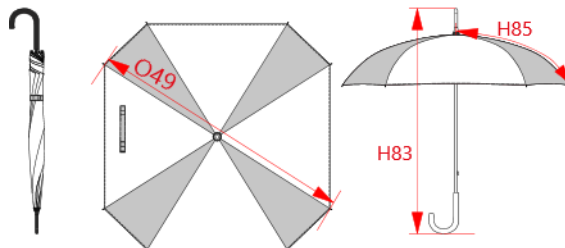

REFERENCE : KI2023

SIZES : U

COMPOSITION :

Main fabric : Polyester 210T - 60 100%polyester

Main fabric : Polyester 210T - 60 As contrast color 100% polyester

Material 2 : Fiberglass quality For shaft, ribs and stretchers 100%fiber glass

Material 8 : PP plastic quality For tips and top cap 100% polypropylene

Material 6 : PP plastic quality with rubber coating For handle 100%polypropylene

TECHNICAL DETAIL :

Manual opening

ARTICLE WEIGHT :

450 gr/pc

DESCRIPTION		COLORS		PANTONE SERIGRAPHIE	
Français : Parapluie carré		White	White		
English : Square umbrella		Black / Orange	Black / 1495C		
Nederlands : Square umbrella		Navy	433C		
Deutsch : Quadratischer schirm		Black / Royal blue	Black / 287C		
Español : Paraguas cuadrado		Black	Black		
Italiano : Ombrello quadrato		Slate grey	424C		
Português : Chapéu de chuva quadrado					
MEASUREMENT					
Description	U				
O49 Diameter of the umbrella	105				
H83 Height of the umbrella's shaft	86				
H85 Length of the umbrella's ribs	58,50				
PACKING					
Box	20 pcs / box U => L:96,5cm W:18,5cm H:16,5cm GW:10kg NW:9kg				