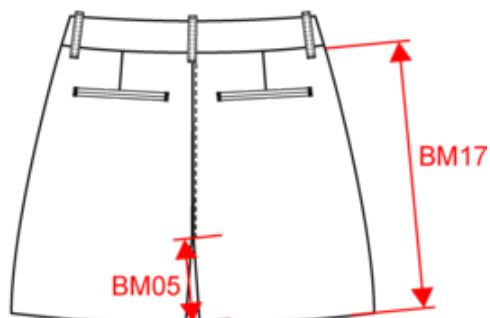

## Colori

Linen Sand

White

Dimensioni

Measurements in cm	34	36	38	40	42	44
BL01 - 1/2 waist width (buttoned up and front band over back band)	35.00	37.00	39.00	41.00	43.00	45.00
BL17 - 1/2 hip width (measured parallel to waistband)	47.00	49.00	51.00	53.00	55.00	57.00
BM05 - Inseam length	8.50	8.50	8.50	8.50	8.50	8.50
BM17 - Side length (waistband excluded)	31.75	32.25	32.75	33.25	33.75	34.25