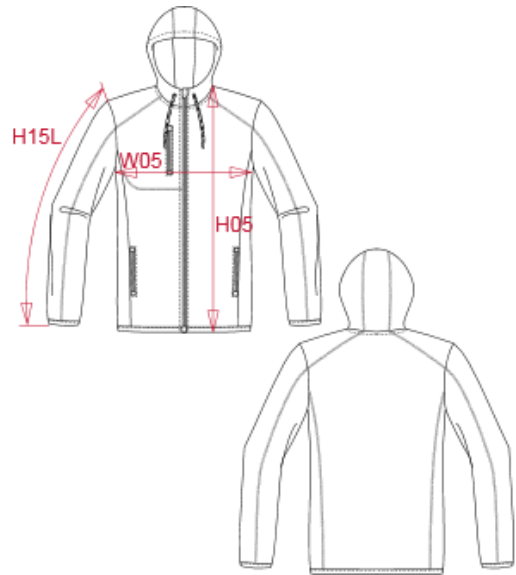

PROACT.®

REFERENCE : PA365

SIZES : S_M_L_XL_XXL_3XL_4XL

COMPOSITION :

Main fabric : Inside brushed polyester jersey - 345 100% polyester

Lining : Cotton single jersey (22/1) - 180 For hood lining and front & chest pockets sacks & garage 100%cotton

WEIGHT :

Main fabric : 345 gsm

Lining : 180 gsm

ARTICLE WEIGHT :

705 gr/pc

DESCRIPTION
Français : Veste capuche chinée homme
English : Men's heather hooded jacket
Nederlands : Men's heather hoodie
Deutsch : Herren-Hoodie aus Chiné
Español : Chaqueta jaspeada con capucha de hombre
Italiano : Giacca uomo screziata con cappuccio
Português : Casaco com capuz de homem mesclado

COLORS	PANTONE SERIGRAPHIE
Light grey melange	Based on 414C
Light royal blue melange	Based on 534C
Navy melange	Based on 432C
Dark grey melange	Based on 447C
Red melange	Based on 202C

MEASUREMENT							
Description	S	M	L	XL	XXL	3XL	4XL
H05 (M) Hauteur totale / Total height	69	71	73	75	77	79	81
W05 (M) 1/2 largeur poitrine / 1/2 chest width	51	54	57	60	63	66	69
H15L (M) Longueur manche longue / Long sleeve length	65	66,50	68	69,50	71	72,50	74

CARE LABEL

PACKING	
Box	15 pcs / box S => L:60cm W:40cm H:38cm GW:11.90kg NW:9.90kg M => L:60cm W:40cm H:38cm GW:12.00kg NW:10.00kg L => L:60cm W:40cm H:38cm GW:12.50kg NW:10.50kg XL => L:60cm W:40cm H:40cm GW:13.40kg NW:11.40kg XXL => L:60cm W:40cm H:40cm GW:14.10kg NW:12.10kg 3XL => L:60cm W:40cm H:40cm GW:14.90kg NW:12.90kg 4XL => L:60cm W:40cm H:40cm GW:15.50kg NW:13.50kg