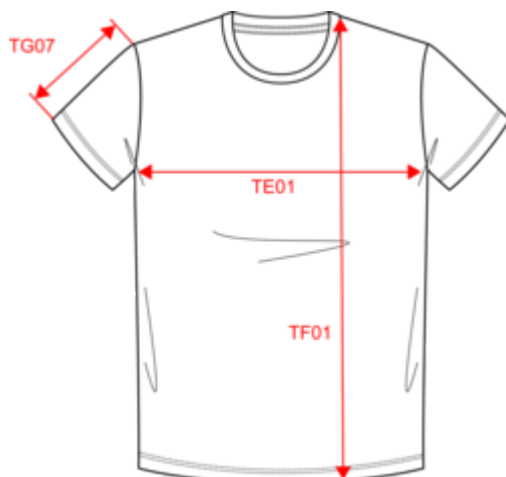

PK301

KARIBAN
PREMIUM

PK300

T-shirt uomo Supima® maniche corte e girocollo

Dimensioni

Measurements in cm	S	M	L	XL	XXL	3XL	4XL
TE01 - 1/2 chest width at 1.5cm below armhole	50.00	53.00	56.00	59.00	62.00	65.00	68.00
TF01 - Total height from HSP	70.00	72.00	74.00	76.00	78.00	80.00	82.00
TG07 - Short sleeve length	22.00	22.75	23.50	24.25	25.00	25.75	26.50

**White**

RVB : 236,236,252
Pantone C : White
Pantone TCX : 11-0601TCX

Logistica

10

50

Sizes	Width (cm)	Height (cm)	Length (cm)	Net weight (kg)	Gross weight (kg)	Pieces/Box	Pieces/Bundle
S	40.00	16.00	60.00	8.25000	9.57000	50	10
M	40.00	16.00	60.00	8.25000	9.57000	50	10
L	40.00	16.00	60.00	8.25000	9.57000	50	10
XL	40.00	16.00	60.00	8.25000	9.57000	50	10
XXL	40.00	16.00	60.00	8.25000	9.57000	50	10
3XL	40.00	16.00	60.00	8.25000	9.57000	50	10
4XL	40.00	16.00	60.00	8.25000	9.57000	50	10