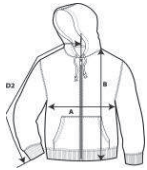

Activewear Europe 2018

18600

Heavy Blend Adult Full Zip Hooded Sweatshirt

DETAILS

Weight 271.0 G/SqM (White 257 G/SqM)
Content 50% Cotton, 50% Polyester
Features Air jet yarn = softer feel and reduced pilling
 Unlined hood with color-matched drawcord
In transition to tearaway label
 Metal zipper
 Overlapped fabric across zipper allows full front printing
 Pouch pockets
 Twin needle stitching at shoulder, armhole, neck, waistband and cuffs
 1 x 1 rib with spandex
 Quarter-turned to eliminate center crease
Sizes S-5XL
Case Packs S - 3XL 24 PIECES
 4XL - 5XL 12 PIECES
Colours 18
SKU's 108

SPECIFICATIONS

	Tol-	Tol+	S	M	L	XL	2XL	3XL	4XL	5XL
Centimeters										
Chest (A)	2.540	2.540	48.895	53.975	59.055	64.135	69.215	74.295	79.375	81.915
Length from HPS (B)	2.540	2.540	68.580	71.120	73.660	76.200	78.740	81.280	83.820	86.360
Sleeve length (Center back) (D2)	2.540	2.540	85.090	87.630	90.170	92.710	95.250	97.790	100.330	102.870
Inches										
Chest (A)	1.000	1.000	19.250	21.250	23.250	25.250	27.250	29.250	31.250	32.250
Length from HPS (B)	1.000	1.000	27.000	28.000	29.000	30.000	31.000	32.000	33.000	34.000
Sleeve length (Center back) (D2)	1.000	1.000	33.500	34.500	35.500	36.500	37.500	38.500	39.500	40.500