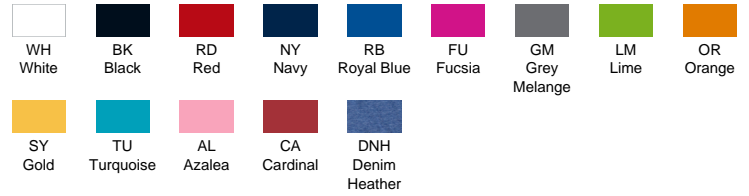

REGULAR LADY COMFORT
TSRLCMF

COLORI

NEW COLORS

CARATTERISTICHE

100% cotton Weight: 145 gsm. Approx.

Single Jersey. Body fitted.

Box/Box 100

Pack/Pack 10