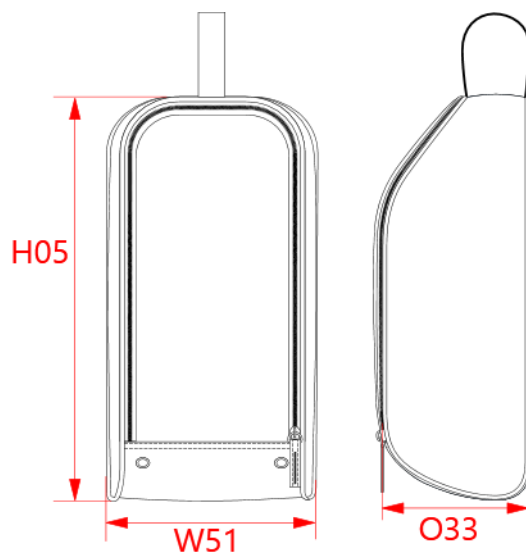

**REFERENCE :** KI0501

**SIZES :** U

**COMPOSITION :**

Main fabric : Polyester 600D PU backing For body bag + puller.  
100%polyester

Main fabric : Polyester 600D PU backing As contrast color  
fabric, for recovered piping decoration. 100%polyester

**TECHNICAL DETAIL :**

PU backing

**ARTICLE WEIGHT :**

80 gr/pc

| DESCRIPTION                            |
|--|
| <b>Français :</b> Sac range chaussures |
| <b>English :</b> Shoe bag              |
| <b>Nederlands :</b> Shoe bag           |
| <b>Deutsch :</b> Schuhtasche           |
| <b>Español :</b> Porta zapatos         |
| <b>Italiano :</b> Porta scarpe         |
| <b>Português :</b> Saco para calçado   |

| MEASUREMENT                              |    |  |  |  |  |  |  |
|--|----|--|--|--|--|--|--|
| Description                              | U  |  |  |  |  |  |  |
| <b>H05</b> Hauteur totale / Total height | 38 |  |  |  |  |  |  |
| <b>W51</b> Total width                   | 20 |  |  |  |  |  |  |
| <b>O33</b> Deep of bottom part           | 14 |  |  |  |  |  |  |

| PACKING |   |
|---------|---|
| Box     | 80 pcs / box<br>U => L:43cm W:44cm H:52cm GW:7,6kg NW:6,6kg |