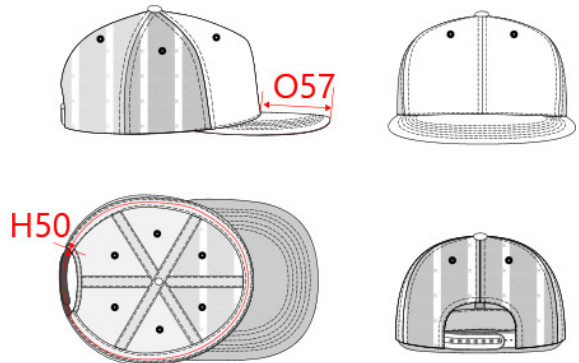

REFERENCE : KP113

SIZES : U

COMPOSITION :

Main fabric : Cotton twill - 260 For 2 front panels with laminated front panels. 100%cotton

Main fabric : Cotton twill - 260 For peak, inner sweatband & top button. 100%cotton

Fabric 2 : Mesh 90 For 4 back panels in mesh. 100%polyester

Material 5 : PU fabric quality Under the inner sweatband. 100% polyurethane

Material 6 : Rubber quality For the inner structure of the peak. 100%rubber

ARTICLE WEIGHT :

125gr/pc

DESCRIPTION	COLORS	PANTONE SERIGRAPHIE
Français : Casquette Trucker - 6 panneaux	Black	Black
English : Trucker flat peak cap - 6 panels	Navy	433C
Nederlands : Trucker - Pet met 6 panelen	Red	200C
Deutsch : Trucker Flachschild - Kappe 6 Panel	Royal blue	287C
Español : Gorra trucker 6 paneles	White	White
Italiano : Cappellino trucker 6 pannelli visiera piatta	White / Black	White / Black
Português : Boné Trucker pala direita - 6 painéis	Lime / White	367C / White

MEASUREMENT						
Description	U					
H50 Tour de tête / Head measurement	58					
O57 Deep of the peak on baseball cap	6,80					

CARE LABEL				

PACKING	
Box	100 pcs / box U => L:62cm W:47cm H:35cm GW:12.5kg NW:9.5kg