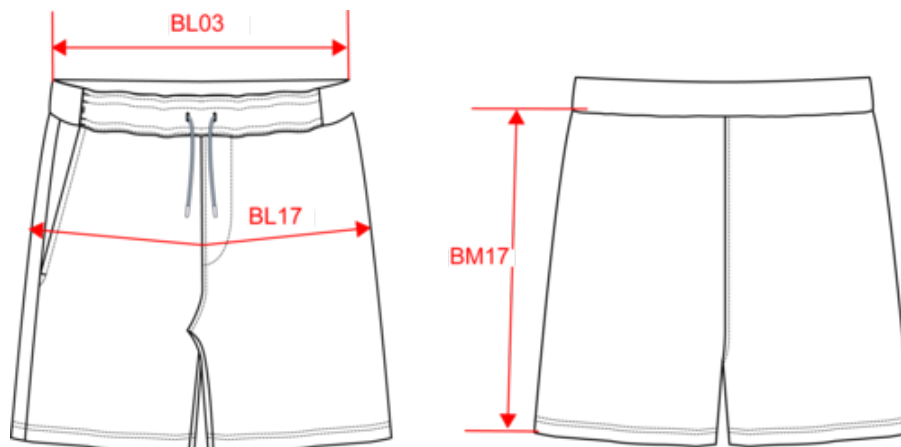

Black

Marl
Dark
Grey /
BlackWhite /
Fine
GreyWhite /
Sporty
Navy

Black

PROACT.[®]

PA1030

Short uomo bicolore

Dimensioni

Measurements in cm	S	M	L	XL	XXL	3XL
BL03 - 1/2 elasticated waist width relaxed (front over back)	35.00	38.00	41.00	44.00	47.00	50.00
BL17 - 1/2 hip width (measured parallel to waistband)	51.00	54.00	57.00	60.00	63.00	66.00
BM17 - Side length (waistband excluded)	40.00	40.75	41.50	42.25	43.00	43.75